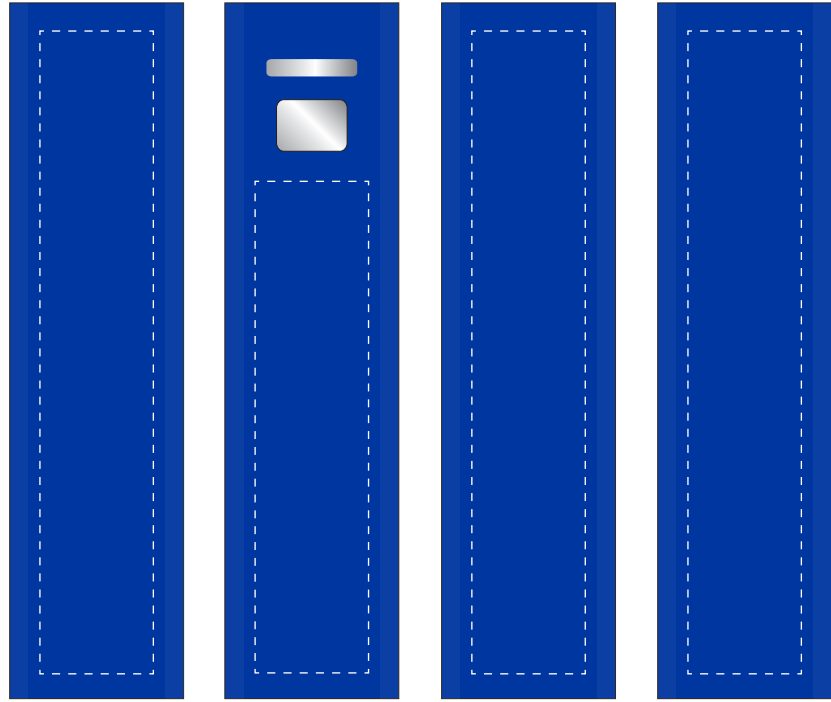

Your Ref:	Quantity:	Product Code: ZC2130
Our Ref:	Version: 1	Product Colour: BLUE

PRINTING CONCERNS:

PRODUCT INFO:

We stock this item in the following colours

PANTONE REFERENCE(S)

Full Colour Printing

ARTWORK SCALE 100%

Product Image for visualisation
- colours may vary

LEFT SIDE

FRONT

RIGHT SIDE

BACK

ARTWORK SCALE 100%
Max print area: 65mm x 15mm

ARTWORK SCALE 100%
Max print area: 85mm x 15mm

The dashed line is to demonstrate print area and will not appear on your printed item